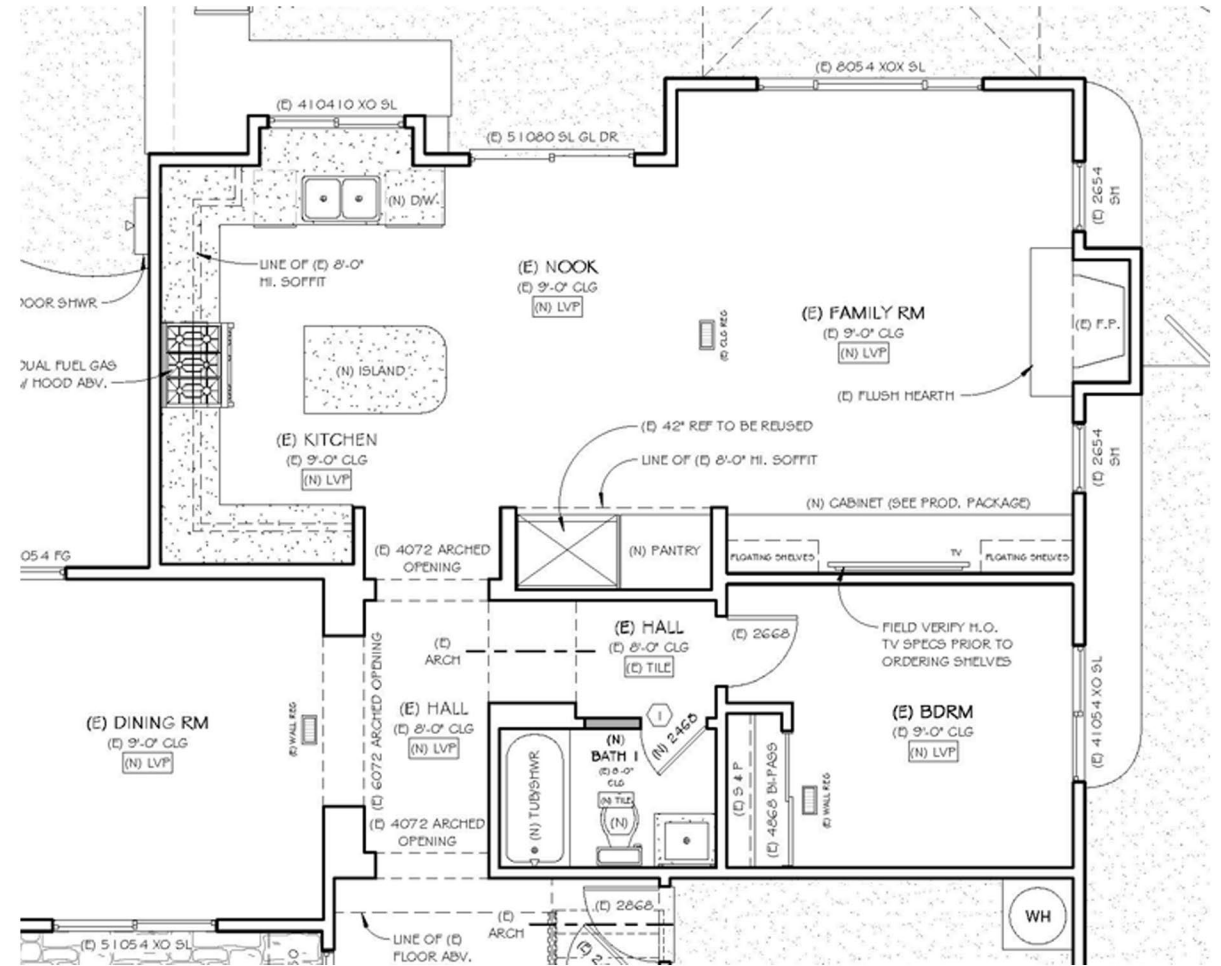

into the woods

Residential Kitchen: \$100,000 to \$150,000

To free up space, we moved the oven into the new range, replacing the cooktop, and placed the microwave in the island. This cleared that kitchen corner and created cohesive spaces. We paneled all large appliances for continuity and extended the cabinetry into the family room, adding storage and carrying the serene wood theme throughout.

proposed plan

Right: Digital rendering shown to client demonstrating intent.

before

Dated cherry cabinets,
not enough
counterspace or
storage.

after

New microwave location, very light gray countertops blend harmoniously with shaker cabinets.